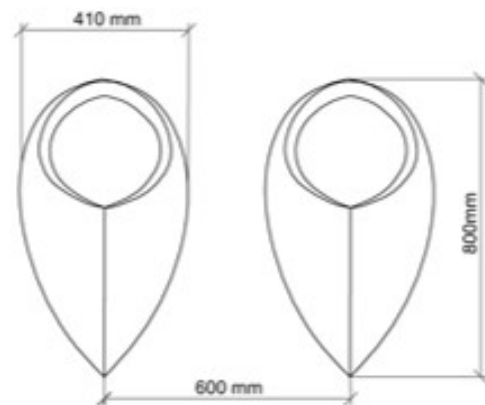

Installation Instructions

Parts List |

2 x screws No. 19

1 x fitting No. 15

2 x screws fitting No. 15

1 x 87° bend

Fitting Kit |

1 x uriLOCK 0.3L

Installation Instructions

URIDAN ADMIRAL KH-10

ceramic | horizontal waste

Installation

1. Measure the height from the center of the waste pipe and mark the holes for both special screws (No.19). Drill holes and mount brackets.
2. Insert extension pipe (Position D) on the 87 ° bend (Position C). Keep a distance of 100 mm from the wall to the middle of the pipe.
If necessary, shorten the extension pipe. Place 87 ° bend with extension pipe on the drainage pipe.
3. Adjust fitting (No. 15), mark and drill holes and mount fitting (No. 15).
4. Remove the 87 ° bend with the extension pipe and place on the waste trap.
5. Place the urinal with the pipe on the outlet pipe. Lift the urinal and position on screws (No. 19).
Please note: There should be a gap of approx. 2 to 5 mm between the urinal and the wall, so tension cracks can be prevented.
6. Fill the waste trap (Position B) with water.
7. Insert the stainless steel cover (Position A).
8. Pour 1 bottle uriLOCK (0.3 litre) over the cover.
9. Seal the gap between the wall and the urinal with silicone . Please Note: Do not silicone the lower tip of the urinal!
The uridan urinal is now ready for use!