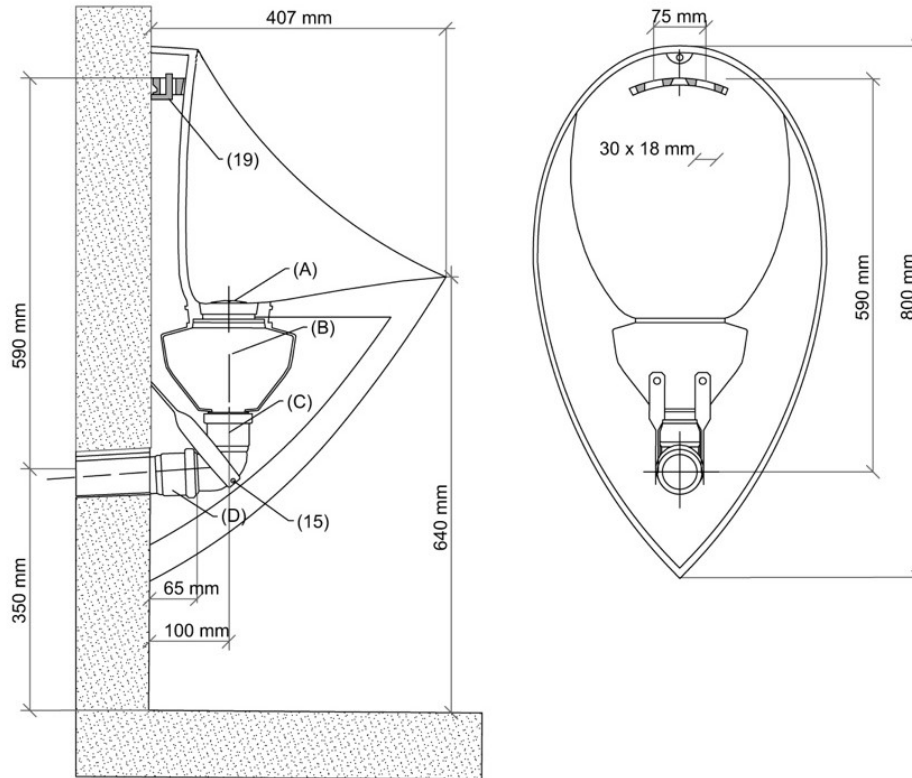

Installation Instructions

Parts List |

2 x screws No. 19

1 x fitting No. 15

2 x screws fitting No. 15

1 x 87° bend

Fitting Kit |

1 x uriLOCK 0.3L

The uridan urinals work without water, and must be fitted to a 50mm waste pipe. Installation should be carried out by authorized plumbers in accordance with AZ/NZS3500.2.

PLEASE NOTE: The undiluted discharge from a waterless urinal must not be transported through copper or copper alloy pipework.

Installation Instructions

URIDAN ADMIRAL KH-10

ceramic | horizontal waste

Installation

1. Measure the height from the center of the waste pipe and mark the holes for both special screws (No.19). Drill holes and mount brackets.
2. Insert extension pipe (Position D) on the 87 ° bend (Position C). Keep a distance of 100 mm from the wall to the middle of the pipe.
If necessary, shorten the extension pipe. Place 87 ° bend with extension pipe on the drainage pipe.
3. Adjust fitting (No. 15), mark and drill holes and mount fitting (No. 15).
4. Remove the 87 ° bend with the extension pipe and place on the waste trap.
5. Place the urinal with the pipe on the outlet pipe. Lift the urinal and position on screws (No. 19).
Please note: There should be a gap of approx. 2 to 5 mm between the urinal and the wall, so tension cracks can be prevented.
6. Fill the waste trap (Position B) with water.
7. Insert the stainless steel cover (Position A).
8. Pour 1 bottle uriLOCK (0.3 litre) over the cover.
9. Seal the gap between the wall and the urinal with silicone . Please Note: Do not silicone the lower tip of the urinal!
The uridan urinal is now ready for use!